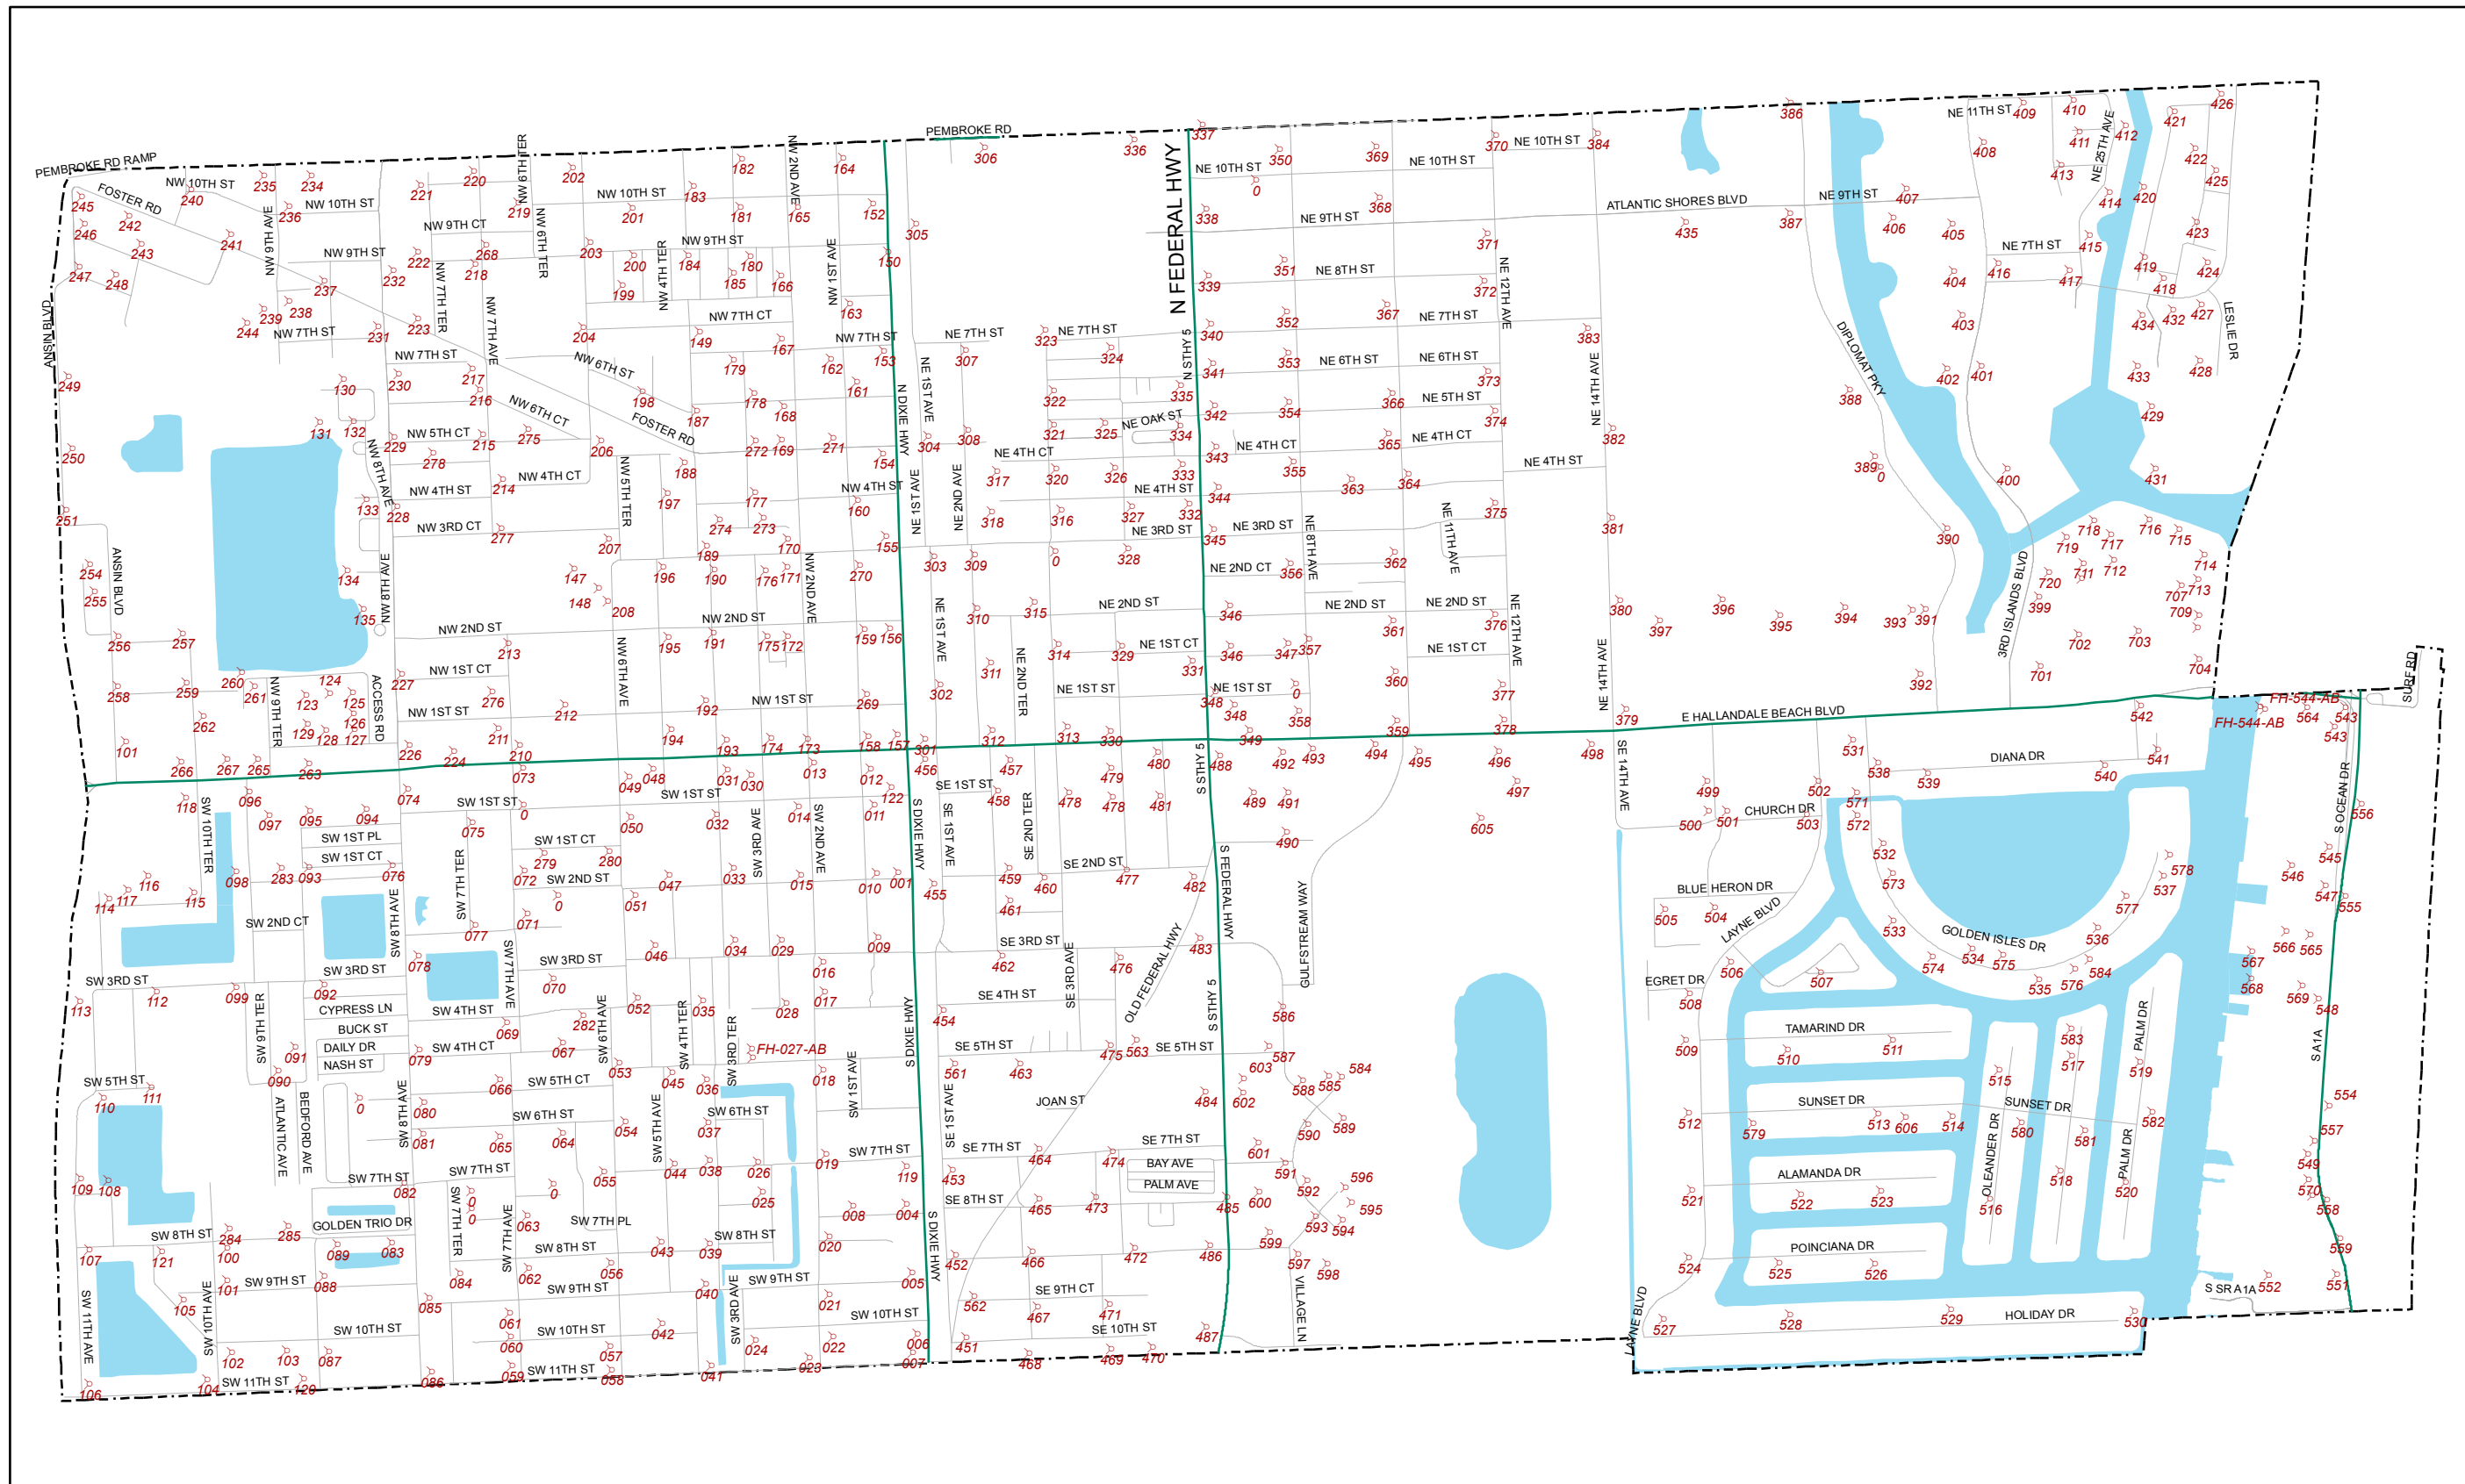

City of Hallandale Beach: Hydrant Map

Legend

- b 548 Hydrant ID
- b Fire Hydrant
- Major Streets
- Hallandale City Limits

7/31/15